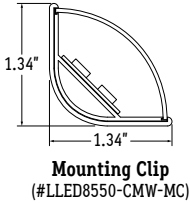

MOUNTING OPTION (Not Included)

Click on thumbnail of mounting clip to see cut sheet

SPECIFY PRODUCT CODE (Use drop down menu to complete table or fill in the blanks)

LLED8550-CMW -   -   - DMX - LED-RGB - DRY -

SERIES	OPTICS	WATTS PER FOOT	DIMMING	LAMP	LISTING	FINISH
<i>Ex. LLED8550-CMW</i>	<i>F</i>	<i>5W</i>	<i>DMX</i>	<i>LED-RGB</i>	<i>DRY</i>	<i>WH</i>
LLED8550-CMW	Clear Lens (CL)	5 Watts (5W)	DMX-512 (DMX)	LED-RGB	Indoor (DRY)	Natural Silver (NA)*2
	50% Semi-Frosted Lens (SF)	11 Watts (11W)				Polished (PA)
	100% Frosted Lens (F)					White (WH)
						Satin (SA)
						Black (BK)
						Green (GN)
						Red (RD)
						Silver (SR)

*1 Maximum run based on 4 amps for class II applications 8' (11W), 19' (5W)
*2 Standard finish - Natural Silver if left blank