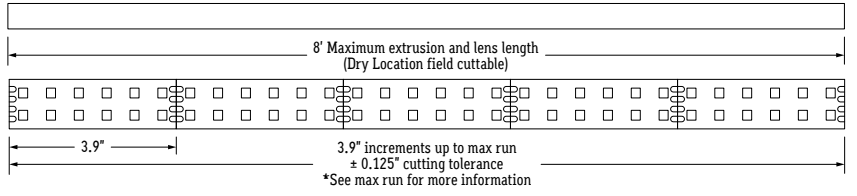

MOUNTING OPTION (Not Included)

Click on thumbnail of mounting clip to see cut sheet

SPECIFY PRODUCT CODE (Use drop down menu to complete table or fill in the blanks)

LLED8550-CMW -   -   - DMX - LED-RGB - DRY -

SERIES	OPTICS	WATTS PER FOOT	DIMMING	LAMP	LISTING	FINISH
<i>Ex. LLED8550-CMW</i>	<i>F</i>	<i>5W</i>	<i>DMX</i>	<i>LED-RGB</i>	<i>DRY</i>	<i>WH</i>
LLED8550-CMW	Clear Lens (CL)	5 Watts (5W)	DMX-512 (DMX)	LED-RGB	Indoor (DRY)	Natural Silver (NA)*2
	50% Semi-Frosted Lens (SF)	11 Watts (11W)				Polished (PA)
	100% Frosted Lens (F)					White (WH)
						Satin (SA)
						Black (BK)
						Green (GN)
						Red (RD)
						Silver (SR)

*1 Maximum run based on 4 amps for class II applications 8' (11W), 19' (5W)
*2 Standard finish - Natural Silver if left blank