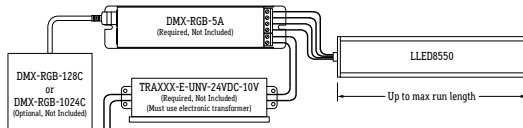

FEATURES

- APPLICATIONS** Accent, Decorative Lighting
- VOLTAGE** 24VDC
- LAMP TYPE** Color Changing RGB LEDs
- DIMMING** DMX-512
- LENGTH** Built to Order
- MOUNTING** Mounting Clips or Mounting Channel
- VIEWING ANGLE** 120 Degrees
- L70 LED LIFE** 50,000 hrs.
- MAXIMUM RUN*1** 10' (11W)
(Based on 5 amps) 24' (5W)
- LISTING** Dry Location
UL2108, CSA C22.2#9
UL8750, CSA250

ELECTRICAL

lipLEDs is a 24 Volt system that requires a 24VDC (secondary side) transformer. The standard primary side voltage on our transformers is 120V or 277V. Consult factory for other primary side voltages. See transformer brochure for additional information.

DMX CONTROL SYSTEM (Not Included)

DMX-RGB-5A DMX Decoder is required for DMX color programming. Set DMX address using DIP switches. Compatible with DMX-512 1990 standard protocol. See DMX-RGB-5A for details. DMX-RGB-128C or DMX-RGB-1024C DMX Controller is capable of programming specific colors and scenes via software. See DMX-RGB-128C or DMX-RGB-1024C for details. An electronic transformer must be used to operate the DMX control system. See TRA-E brochure for details.

DMX Signal Terminator
(#DMX-RJ45-TERMINATOR)

Standard Controller
(#DMX-RGB-128C)

Color Wheel Controller
(#DMX-RGB-1024C)

LAMP SPECIFICATIONS

LAMP NUMBER	DESCRIPTION
LED-RGB	3 Channel Color Changing: Red, Green, Blue