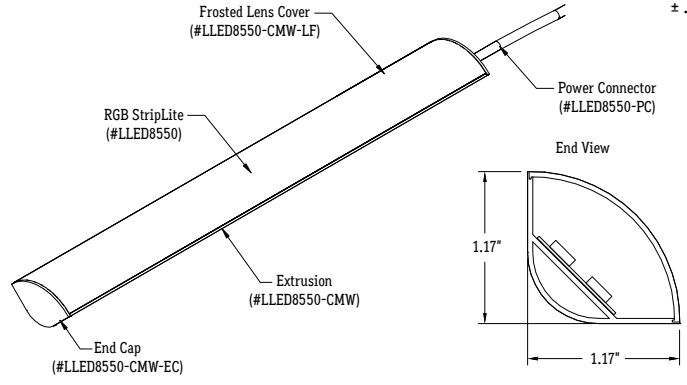

FEATURES

- APPLICATIONS** Accent, Decorative Lighting
- VOLTAGE** 24VDC
- LAMP TYPE** Color Changing RGB LEDs
- DIMMING** DMX-512
- LENGTH** Built to Order
- MOUNTING** Mounting Clips or Mounting Channel
- VIEWING ANGLE** 120 Degrees
- L70 LED LIFE** 50,000 hrs.
- MAXIMUM RUN*1** 10' (11W)
(Based on 5 amps) 24' (5W)
- LISTING** Dry Location
UL2108, CSA C22.2#9
UL8750, CSA250

DMX Signal Terminator
(#DMX-RJ45-TERMINATOR)

Standard Controller
(#DMX-RGB-128C)

Color Wheel Controller
(#DMX-RGB-1024C)

LAMP SPECIFICATIONS

LAMP NUMBER	DESCRIPTION
LED-RGB	3 Channel Color Changing: Red, Green, Blue

NOT TO SCALE ± .015" tolerance

MOUNTING OPTION (Not Included)

Click on thumbnail of mounting clip to see cut sheet

SPECIFY PRODUCT CODE (Use drop down menu to complete table or fill in the blanks)

LLED8550-CMW - - - DMX - LED-RGB - DRY -